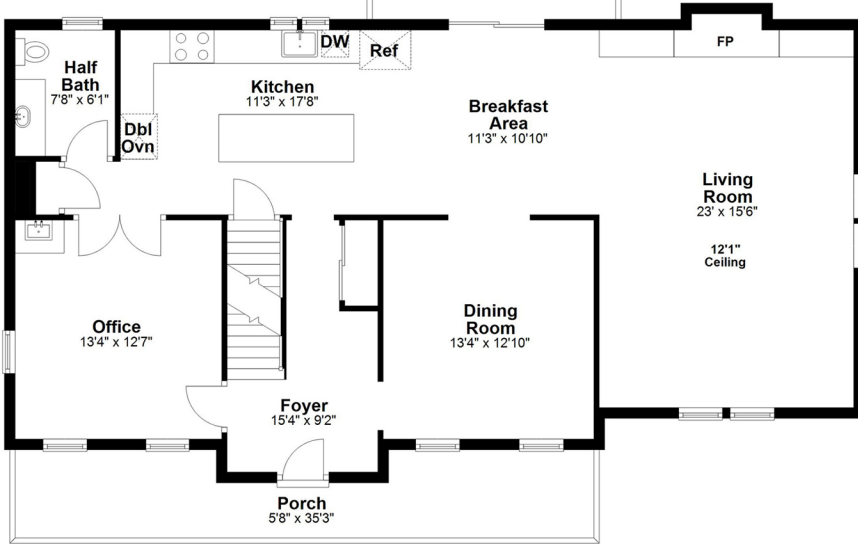

# FLOORPLAN

Deck  
15'5" x 14'10"

## ➤ MAIN LEVEL

## ➤ LOWER LEVEL