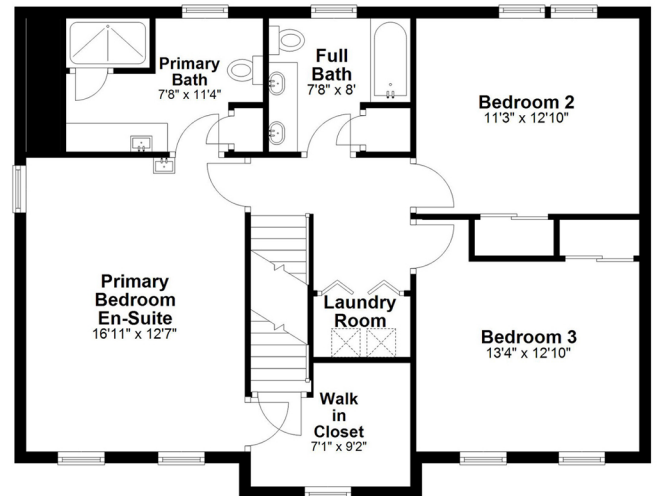

➤ SECOND LEVEL