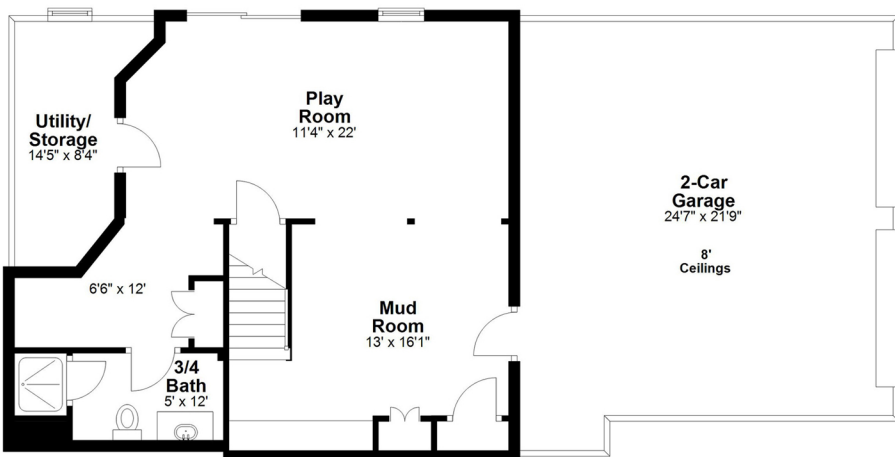

➤ LOWER LEVEL